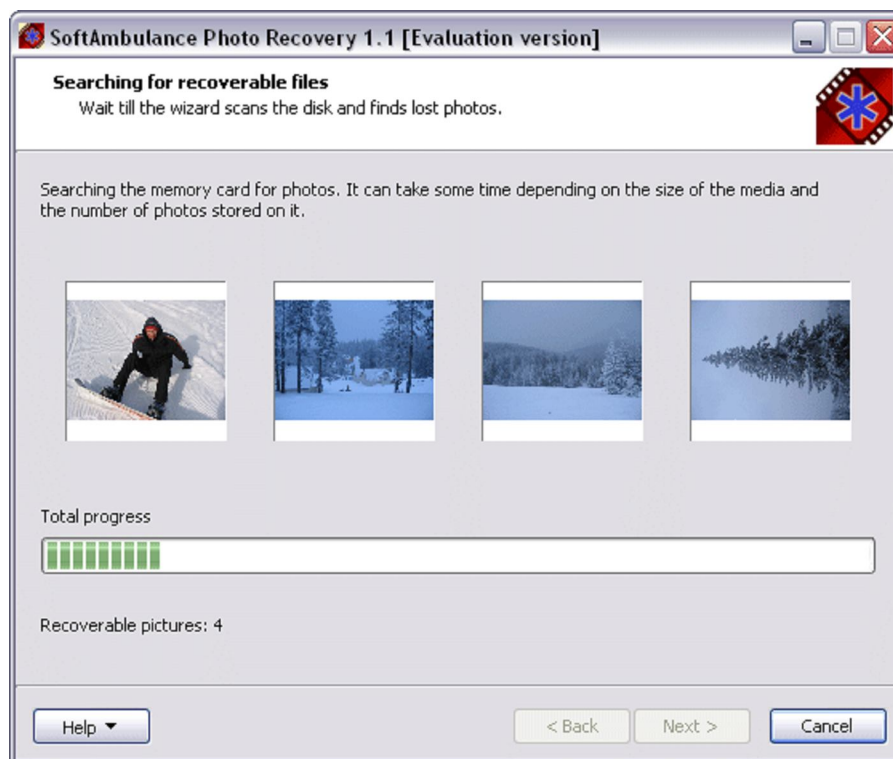

### Main Features

Recovers deleted images

Undeletes video

Built-in DeepSearch technology

Repairs corrupted files

Displays recovered files in demo

The program recovers images from hard drives, external drives, mp3 players, cameras and flash memory devices such as: