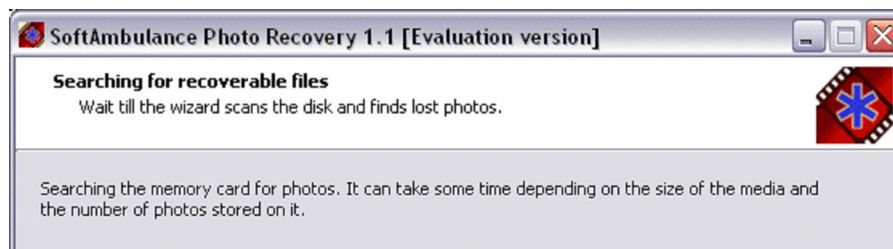

The program recovers images from hard drives, external drives, mp3 players, cameras and flash memory devices such as:

- Smart Media
- Compact Flash
- Memory Stick
- MicroDrive
- xD Picture Card
- Flash Card
- PC Card
- Multimedia Card
- Secure Digital Card
- and much more!