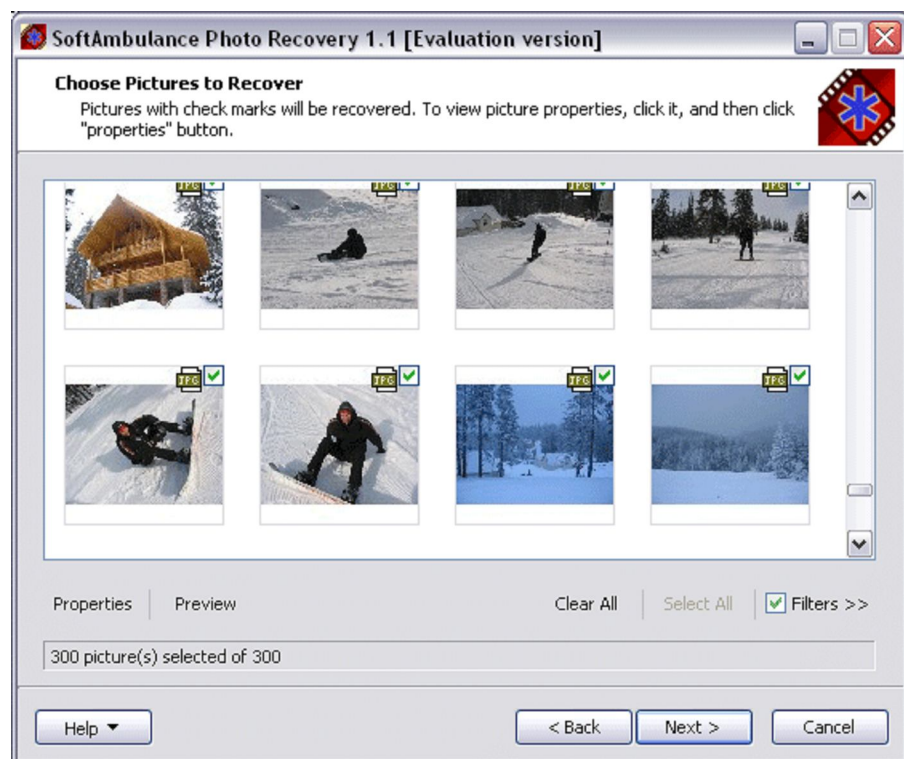

So, don't waste time and money – Marley willing to be your reliable aid! Having the SA Photo Undelete you shouldn't worry about your pictures!

[Support](#) | [Download](#) | [Order](#) | [Print version](#)

Copyright SoftAmbulance data recovery software company © 2005-2008